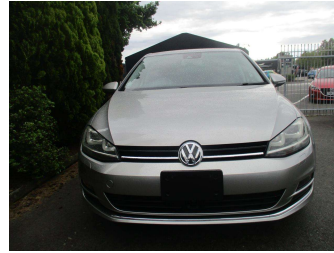

# 2013 VW Golf TSI High Line

**Purchase Price** **\$13,995**  
Includes GST, Registration & Licensing

Finance may be available on this vehicle. Ask one of our friendly staff for more information.

Gain peace of mind with Mechanical Breakdown Insurance. **Ask us how.**

Body Style  
**5 door, Hatchback**

Odometer  
**53,000 km**

Engine  
**1400 cc**

Fuel Type  
**Petrol**

Transmission  
**Auto, Front Wheel**

Wheels  
-

VIN  
**WVWZZZAUZDW169571**

Interior  
**Black, Cloth**