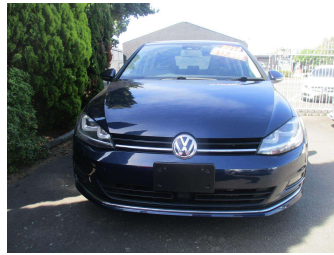

2014 VW Golf Highline

Purchase Price

\$14,995

Includes GST, Registration & Licensing

Finance may be available on this vehicle. Ask one of our friendly staff for more information.

Gain peace of mind with Mechanical Breakdown Insurance. **Ask us how.**

Body Style

5 door, Hatchback

Odometer

46,886 km

Engine

1400 cc

Fuel Type

Petrol

Transmission

Auto, Front Wheel

Wheels

-

VIN

-

Interior

Black, Cloth