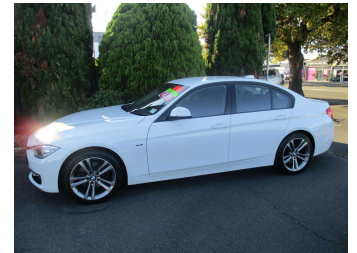

2012 BMW 328i Sport

Purchase Price

\$16,995

Includes GST, Registration & Licensing

Finance may be available on this vehicle. Ask one of our friendly staff for more information.

Gain peace of mind with Mechanical Breakdown Insurance. **Ask us how.**

Body Style

4 door, Sedan

Odometer

61,035 km

Engine

1997 cc, Internal Combustion

Fuel Type

Petrol