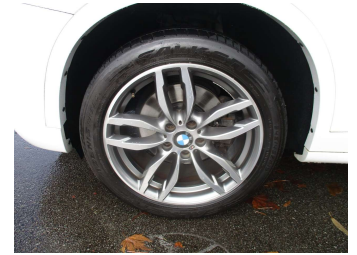

2016 BMW X4 X-DRIVE M-SPORT

Purchase Price

$27,995

Includes GST, Registration & Licensing

Finance may be available on this vehicle. Ask one of our friendly staff for more information.

Gain peace of mind with Mechanical Breakdown Insurance. **Ask us how.**

Top features

- » ABS Braking
- » Air Conditioning
- » Auto Lights
- » Auto Wipers
- » Bluetooth
- » CD PLAYER
- » Central Locking
- » Central Locking
- » Child seat anchor poin...
- » Climate Control
- » Cruise Control
- » Cruise Control
- » Dual Airbags
- » Electric Mirrors
- » Electric Mirrors (Retr...
- » Electric Windows
- » Face Lift Model
- » Factory Alloy Wheels

Body Style

5 door, SUV / 4x4

Odometer

40,374 km

Engine

2000 cc

Fuel Type

Petrol

Transmission

Auto, All Wheel Drive

Wheels

-

VIN

WBAXW320900S47123

Interior

Black, Cloth

Safety

Based on 2025 VSRR rating

Reg No.

-

Ext Colour

White

History

-

Seats

Half Leather

CO2 Emissions

★★★★☆

189 grams/km

Energy Economy

★★★★☆

Annual fuel cost of $3,180

8.1L per 100km

Cost per year is an estimate based on petrol price of $2.80 per litre and an average distance of 14000 km. Emissions and Energy Economy figures standardised to 3P WLTP.

Stock ID: 10443

KERRY HARVEY AUTOS

Kerry Harvey Autos | Phone 06 355 5977 | Email
kerry@kerryharveyautos.co.nz
205 Main Street, Palmerston North, New Zealand
www.kerryharveyautos.co.nz

4.88 | 562 reviews