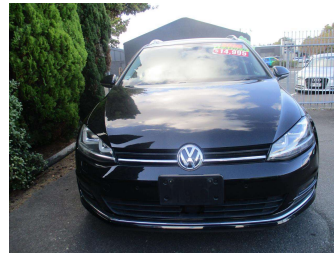

2013 VW Golf TSI Highline Leather Seats

Purchase Price **\$14,995**
Includes GST, Registration & Licensing

Finance may be available on this vehicle. Ask one of our friendly staff for more information.

Gain peace of mind with Mechanical Breakdown Insurance. **Ask us how.**

Body Style
Station Wagon

Odometer
51,458 km

Engine
1400 cc

Fuel Type
Petrol

Transmission
Auto, Front Wheel

Wheels
-

VIN
WVWZZZAUZEP521834

Interior
Black, Leather