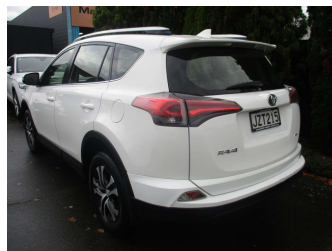

2016 Toyota RAV4 GX SUV 2.5P/4WD/6AT

Purchase Price **\$15,995**
Includes GST, Registration & Licensing

Finance may be available on this vehicle. Ask one of our friendly staff for more information.

Gain peace of mind with Mechanical Breakdown Insurance. **Ask us how.**

Body Style
5 door, SUV / 4x4

Odometer
204,817 km

Engine
2494 cc

Fuel Type
Petrol

Transmission
Auto, 4WD

Wheels
-

VIN
JTMBFREV10J089944

Interior
Black, Cloth