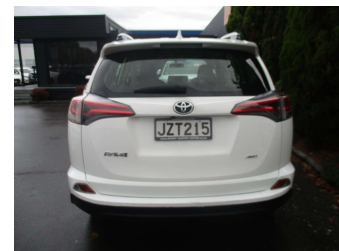

2016 Toyota RAV4 GX SUV 2.5P/4WD/6AT

Purchase Price **\$15,995**
Includes GST, Registration & Licensing

Finance may be available on this vehicle. Ask one of our friendly staff for more information.

Gain peace of mind with Mechanical Breakdown Insurance. **Ask us how.**

Body Style
5 door, SUV / 4x4

Odometer
204,817 km

Engine
2494 cc

Fuel Type
Petrol

Transmission
Auto, 4WD

Wheels
-

VIN
JTMBFREV10J089944

Interior
Black, Cloth