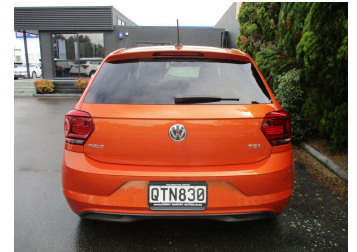

2019 Volkswagen Polo TSI HIGH LINE

Purchase Price

\$15,995

Includes GST, Registration & Licensing

Finance may be available on this vehicle. Ask one of our friendly staff for more information.

Gain peace of mind with Mechanical Breakdown Insurance. **Ask us how.**

Body Style

5 door, Hatchback

Odometer

41,306 km

Engine

999 cc

Fuel Type

Petrol