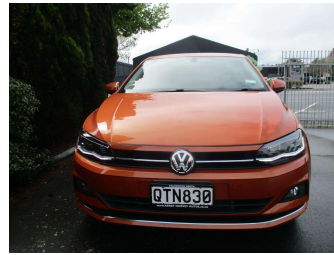

2019 Volkswagen Polo TSI HIGH LINE

Purchase Price

\$15,995

Includes GST, Registration & Licensing

Finance may be available on this vehicle. Ask one of our friendly staff for more information.

Gain peace of mind with Mechanical Breakdown Insurance. **Ask us how.**

Body Style

5 door, Hatchback

Odometer

41,306 km

Engine

999 cc

Fuel Type

Petrol