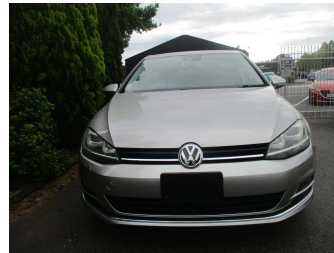

2013 VW Golf TSI High Line

Purchase Price **\$14,995**
Includes GST, Registration & Licensing

Finance may be available on this vehicle. Ask one of our friendly staff for more information.

Gain peace of mind with Mechanical Breakdown Insurance. **Ask us how.**

Body Style
5 door, Hatchback

Odometer
53,000 km

Engine
1400 cc

Fuel Type
Petrol

Transmission
Auto, Front Wheel

Wheels
-

VIN
WVVZZZAUZDW169571

Interior
Black, Cloth