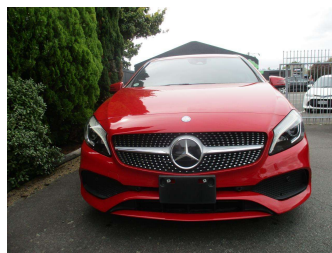

# 2015 Mercedes-Benz A 180 AMG Sport Facelift

**Purchase Price** **\$19,995**  
Includes GST, Registration & Licensing

Finance may be available on this vehicle. Ask one of our friendly staff for more information.

Body Style  
**5 door, Hatchback**

Odometer  
**83,796 km**

Engine  
**1600 cc**

Fuel Type  
**Petrol**

Transmission  
**Auto, Front Wheel**

Wheels  
-

VIN  
**WDD1760422V105230**

Interior  
**Black, Cloth**