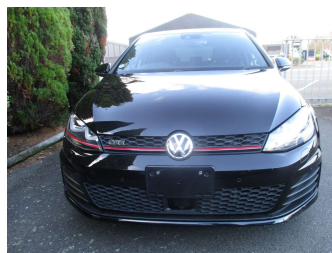

2016 Volkswagen Golf GTI

Purchase Price **\$21,995**
Includes GST, Registration & Licensing

Finance may be available on this vehicle. Ask one of our friendly staff for more information.

Gain peace of mind with Mechanical Breakdown Insurance. **Ask us how.**

Body Style
5 door, Hatchback

Odometer
68,479 km

Engine
2000 cc

Fuel Type
Petrol

Transmission
Auto, Front Wheel

Wheels
-

VIN
WVWZZZAUZGW179545

Interior
Cloth