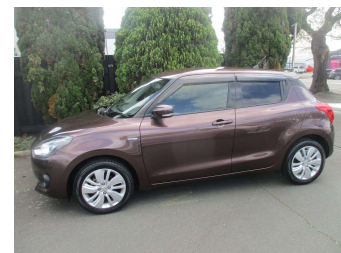

2017 Suzuki SWIFT Hybrid ML

Purchase Price **\$15,995**

Includes GST, Registration & Licensing Note: A Clean Car fee/rebate does not apply to this vehicle

Finance may be available on this vehicle. Ask one of our friendly staff for more information.

Body Style
5 door, Hatchback

Odometer
50,462 km

Engine
1200 cc

Fuel Type
Hybrid

Transmission
Auto, Front Wheel

Wheels
-

VIN
-

Interior
Black, Cloth