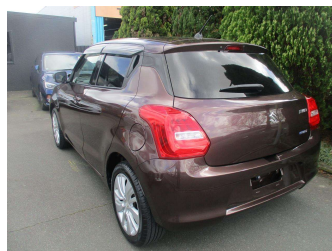

2017 Suzuki SWIFT Hybrid ML

Purchase Price **\$15,995**

Includes GST, Registration & Licensing Note: A Clean Car fee/rebate does not apply to this vehicle

Finance may be available on this vehicle. Ask one of our friendly staff for more information.

Body Style
5 door, Hatchback

Odometer
50,462 km

Engine
1200 cc

Fuel Type
Hybrid

Transmission
Auto, Front Wheel

Wheels
-

VIN
-

Interior
Black, Cloth