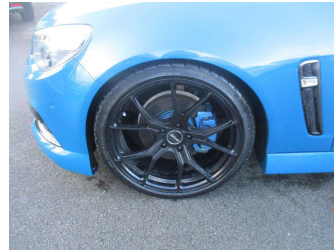

2014 Holden COMMODORE VF SS SDN AT

Purchase Price **\$37,995**
Includes GST, Registration & Licensing

Finance may be available on this vehicle. Ask one of our friendly staff for more information.

Gain peace of mind with Mechanical Breakdown Insurance. **Ask us how.**

Body Style
4 door, Sedan

Odometer
70,800 km

Engine
5967 cc

Fuel Type
Petrol

Transmission
Auto, Rear Wheel

Wheels
-

VIN
6G1FC5E24EL007706

Interior
Black, Cloth

Safety

Based on 2023 UCSR rating for 06-13 models

Reg No.
KSP833

Ext Colour
Blue

History
NZ New, 8 owners

Seats
5 seats, Half Leather

CO2 Emissions
☆☆☆☆☆☆
308 grams/km

Energy Economy
☆☆☆☆☆☆