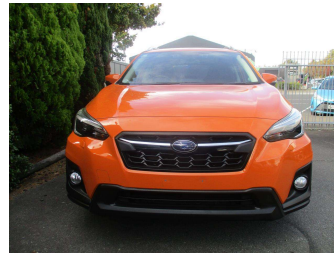

2017 Subaru Xv 2.0i-L Eyesight 4WD

Purchase Price **\$23,995**
Includes GST, Registration & Licensing

Finance may be available on this vehicle. Ask one of our friendly staff for more information.

Gain peace of mind with Mechanical Breakdown Insurance. **Ask us how.**

Body Style
5 door, Hatchback

Odometer
56,205 km

Engine
2000 cc

Fuel Type
Petrol

Transmission
Auto, All Wheel Drive

Wheels
-

VIN
7AT0GF1XX24044657

Interior
Black, Cloth

Safety

Based on 2023 UCSR rating for 16-21 models

Reg No.
-

Ext Colour
Orange

History
-

Seats
Half Leather

CO2 Emissions
★★★★☆
165 grams/km

Energy Economy
★★★★☆☆
Annual fuel cost of \$2,780
7.1L per 100km