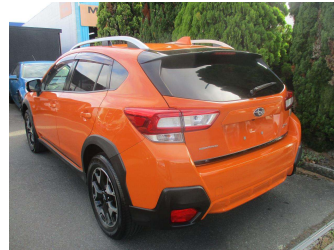

2017 Subaru Xv 2.0i-L Eyesight 4WD

Purchase Price **\$23,995**
Includes GST, Registration & Licensing

Finance may be available on this vehicle. Ask one of our friendly staff for more information.

Gain peace of mind with Mechanical Breakdown Insurance. **Ask us how.**

Body Style
5 door, Hatchback

Odometer
56,205 km

Engine
2000 cc

Fuel Type
Petrol

Transmission
Auto, All Wheel Drive

Wheels
-

VIN
7AT0GF1XX24044657

Interior
Black, Cloth