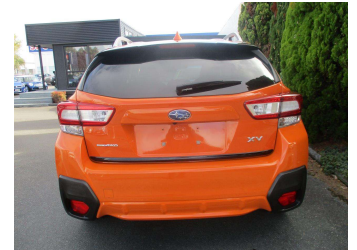

2017 Subaru Xv 2.0i-L Eyesight 4WD

Purchase Price **\$23,995**
Includes GST, Registration & Licensing

Finance may be available on this vehicle. Ask one of our friendly staff for more information.

Gain peace of mind with Mechanical Breakdown Insurance. **Ask us how.**

Body Style
5 door, Hatchback

Odometer
56,205 km

Engine
2000 cc

Fuel Type
Petrol

Transmission
Auto, All Wheel Drive

Wheels
-

VIN
7AT0GF1XX24044657

Interior
Black, Cloth