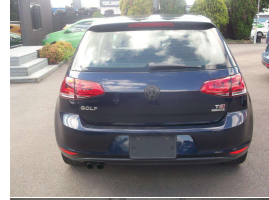

2013 VW Golf TSI Highline Leather Seats

VEHICLE INFORMATION

Cash Price

Includes GST,
Registration &
Licensing

\$17,995

Finance may be available on this vehicle. Ask one of our friendly staff for more information.

Gain peace of mind with Mechanical Breakdown Insurance. Ask us how.

Body

5 door, Hatchback

Odometer

54,853 km

Engine

1400 cc

Fuel Type

Petrol

Transmission

Auto, Front Wheel

Wheels

-

VIN

-

Reg No.