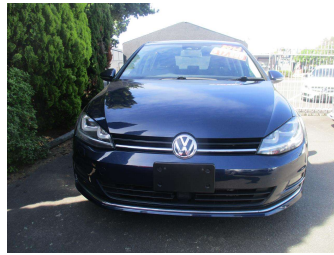

# 2014 VW Golf Highline

Purchase Price **\$15,995**  
Includes GST, Registration & Licensing

Finance may be available on this vehicle. Ask one of our friendly staff for more information.

Gain peace of mind with Mechanical Breakdown Insurance. **Ask us how.**

Body Style  
**5 door, Hatchback**

Odometer  
**46,886 km**

Engine  
**1400 cc**

Fuel Type  
**Petrol**

Transmission  
**Auto, Front Wheel**

Wheels  
-

VIN  
-

Interior  
**Black, Cloth**