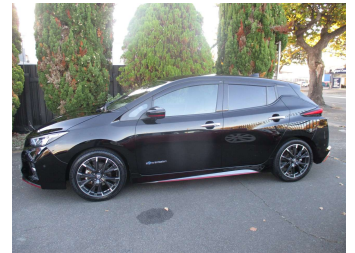

# 2021 Nissan Leaf 40G Nismo

Purchase Price **\$22,995**  
Includes GST, Registration & Licensing

Finance may be available on this vehicle. Ask one of our friendly staff for more information.

Gain peace of mind with Mechanical Breakdown Insurance. **Ask us how.**

Body Style  
**5 door, Hatchback**

Odometer  
**53,024 km**

Engine  
**0 cc**

Fuel Type  
**Electricity**

Transmission  
**Auto, Front Wheel**

Wheels  
-

VIN  
**7AT0DH8KX26102470**

Interior  
**Black, Cloth**