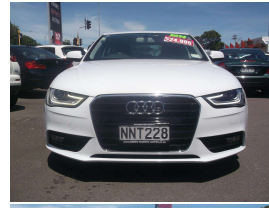

2014 Audi A4 2.0TFSI

VEHICLE INFORMATION

Cash Price

Includes GST,
Registration &
Licensing

\$22,995

Finance may be available on this vehicle. Ask one of our friendly staff for more information.

Gain peace of mind with Mechanical Breakdown Insurance. Ask us how.

Body

4 door, Sedan

Odometer

58,684 km

Engine

1980 cc

Fuel Type

Petrol

Transmission

Auto, Front Wheel

Wheels

-

VIN

WAUZZZ8KXEA118885

Reg No.

NNT228

Ext Colour

White

History

Ex-Overseas, 1 owner

Seats

5 seats, Leather

Interior

Black, Leather