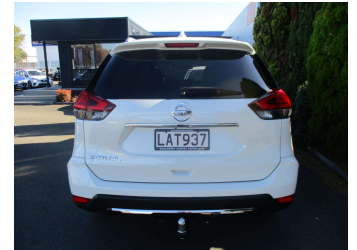

# 2017 Nissan X-Trail TI 2.5P/6CVT/SW/5DR

**Purchase Price** **\$25,995**  
Includes GST, Registration & Licensing

Finance may be available on this vehicle. Ask one of our friendly staff for more information.

Body Style  
**5 door, SUV / 4x4**

Odometer  
**87,680 km**

Engine  
**2488 cc**

Fuel Type  
**Petrol**

Transmission  
**Auto, 4WD**

Wheels  
-

VIN  
**JN1TBNT32A0043913**

Interior  
**Black, Leather**