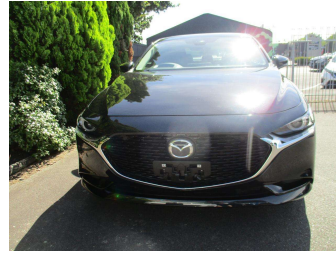

2020 Mazda 3 2.0 Sport

Purchase Price

\$25,995

Includes GST, Registration & Licensing

Finance may be available on this vehicle. Ask one of our friendly staff for more information.

Gain peace of mind with Mechanical Breakdown Insurance. **Ask us how.**

Body Style

4 door, Sedan

Odometer

31,515 km

Engine

2000 cc

Fuel Type

Petrol

Transmission

Auto, Front Wheel

Wheels

-

VIN

7AT0C13GX24115869

Interior

Black, Cloth